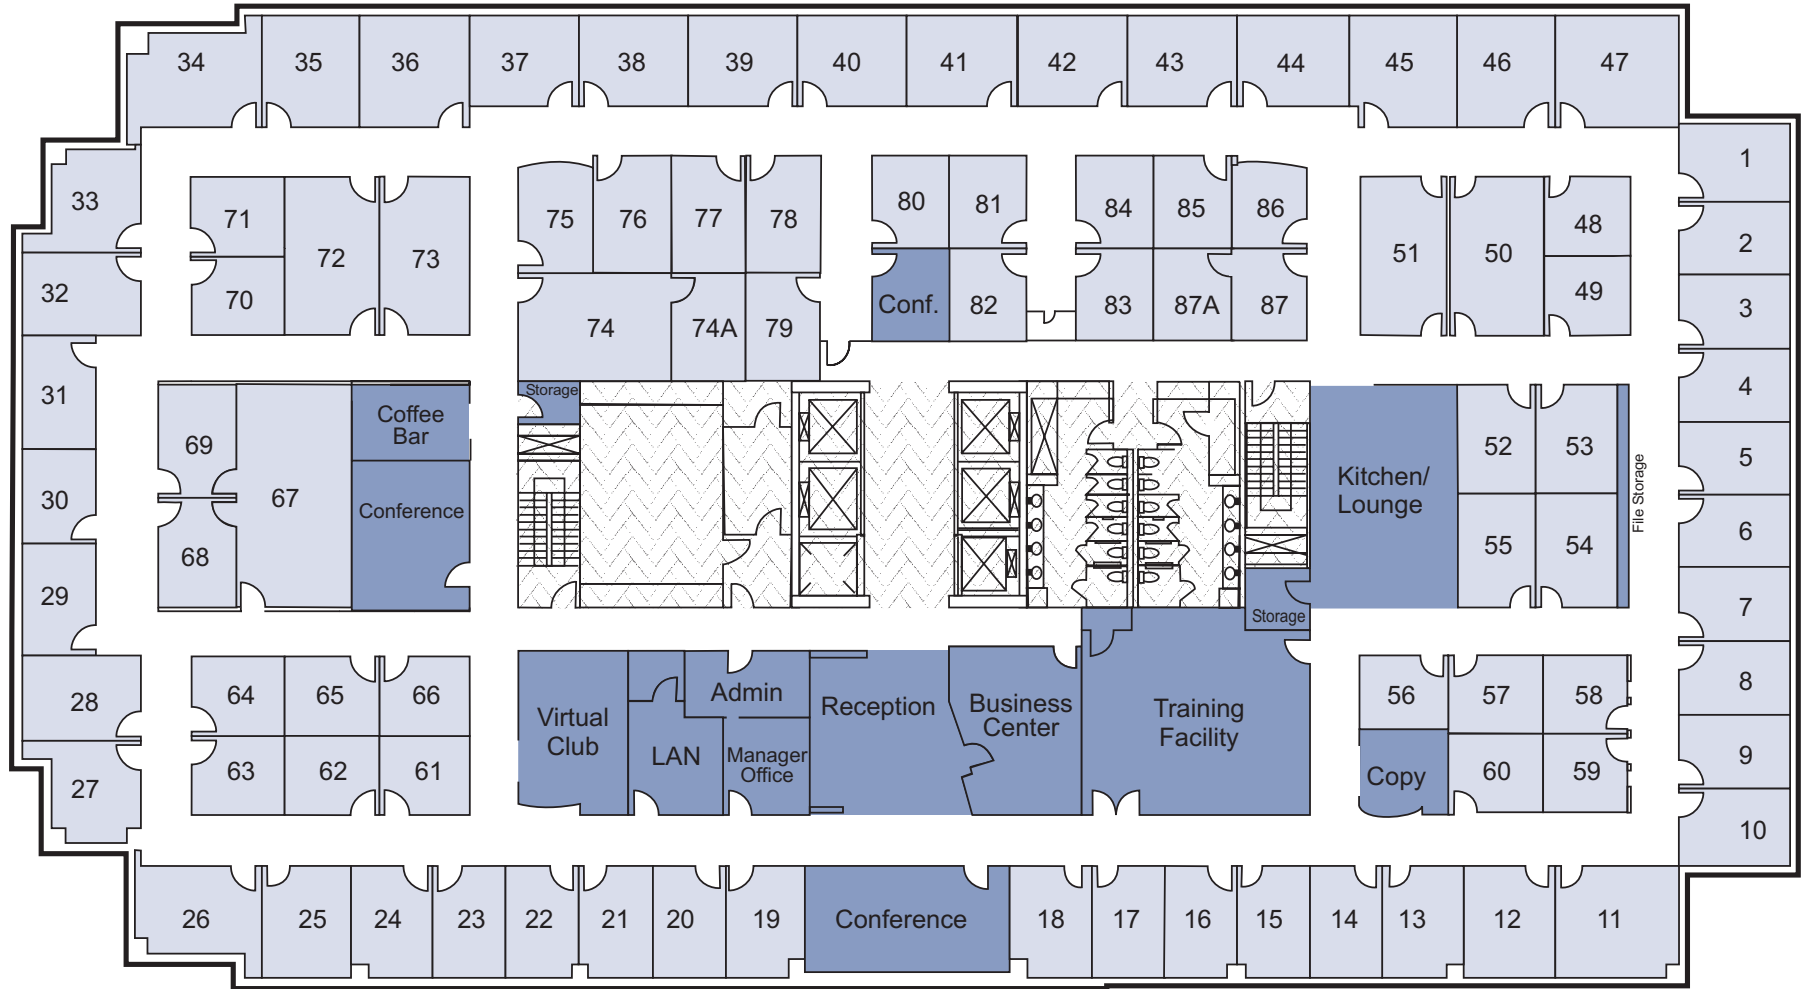

Dulles Corner Office Center

Instant Office ... Instant Image

**2325 Dulles Corner Boulevard
Suite 500**

Herndon, Virginia 20171

703.788.6500

www.metrooffice.com

**METRO
OFFICES**

"Experience the difference"