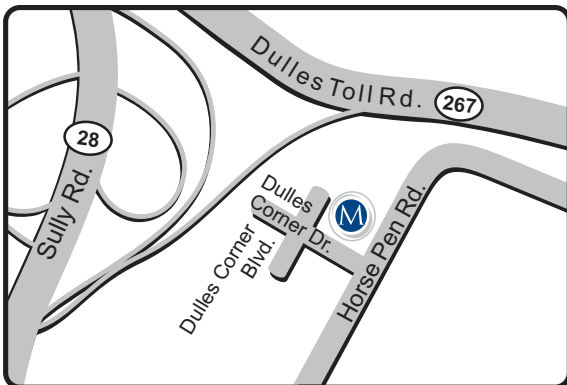

METRO OFFICES

"Experience the difference"