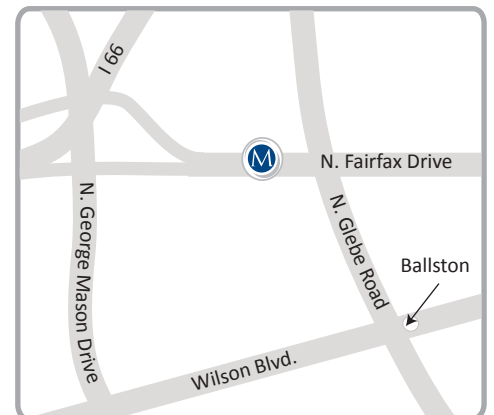

Ballston One | Amenities

- Penthouse Level with Beautiful Views
- Wireless Internet
- Dedicated Bandwidth Solutions
- Space designed specifically for Mobile Workers/Teleworkers
- Two Training Rooms
- Free Shuttle to Metro and Ballston Mall
- On-Site Fitness Center, Concierge, Management, Cafe & Lobby Shop
- Internet Cafe Lounge and Wine Bar