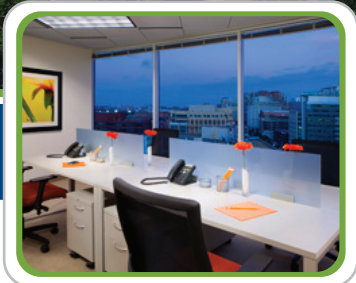

Workspace | Solutions