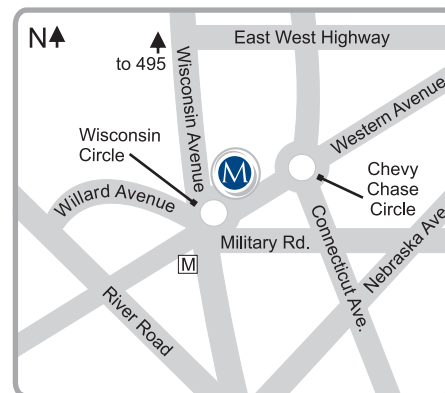

Chevy Chase | Amenities

- Wireless Internet
- Dedicated Bandwidth Solutions
- Underground Parking
- Metro Rail, Red Line
- Metro Bus Station
- Concierge Services
- On-Site Video Conferencing
- Embassy Suites Hotel